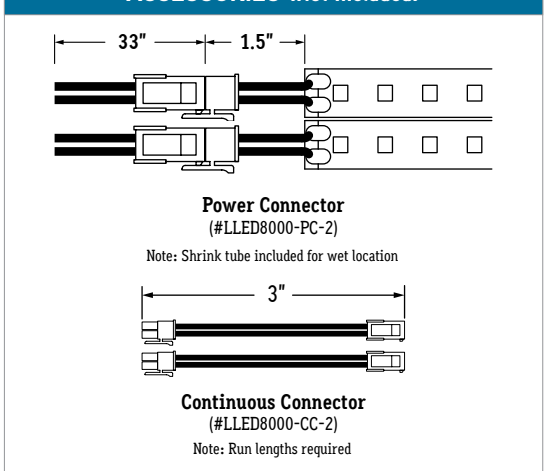

FEATURES

APPLICATIONS	Accent, Decorative Lighting
VOLTAGE	24VDC
LAMP TYPE	LEDs
DIMMING	Forward Phase (TRA) 0-10V (TRA-E) Hi-Lume 1% (2 Wire) Hi-Lume 1% (3 Wire)
LENGTH	Built to Order
MOUNTING	Mounting Channel
CRI	> 90
EFFICACY	95 Lumens per Watt
VIEWING ANGLE	120 Degrees
L70 LED LIFE	60,000 hrs.
MAXIMUM RUN* (Based on 5 amps)	18' (13W) 21' (11W) 26' (9W) 33' (7.2W) 36' (3W, 5W)
LISTING	Dry or Wet Location

ELECTRICAL

lipLEDs is a 24 Volt system. lipLEDs requires a 24VDC (secondary side) transformer. The standard primary side voltage on our transformers is 120V or 277V. Consult factory for other primary side voltages. A thermal breaker box can be used for secondary protection. See Transformer Brochure.

ACCESSORIES (Not Included)

LED SPECIFICATIONS

LAMP	DESCRIPTION
LED-2.4K	2400K Warm White
LED-2.7K	2700K Warm White
LED-3.0K	3000K Warm White
LED-3.5K	3500K Neutral White
LED-4.0K	4000K Cool White
LED-4.5K	4500K Cool White

Consult factory for cooler white color temperatures. Consult factory for cooler white color temperatures, Red, Green, Blue, and RGB

NOT TO SCALE