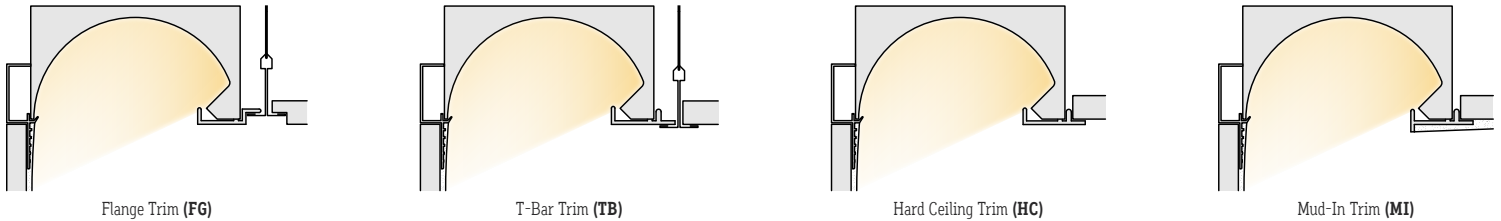

MOUNTING OPTIONS

SPECIFY PRODUCT CODE | CHOOSE FROM DROP DOWNS

SERIES	LED	WATTS PER FOOT	DIMMING	LISTING	LUMINAIRE VOLTAGE	LUMINAIRE LENGTH
RGBW						
Flange Ceiling Trim (ALS500T-RMW-RGBW-FG)	Color Changing: Red, Green, Blue, White (RGBW)	2 Watts (2W) 158 Lumens / ft*1	DMX-512*2 (DMX)	Indoor (DRY)	120V - 277V (UNV)	Specify Length in Feet & Inches Example: 7'8"
T-Bar Ceiling Trim (ALS500T-RMW-RGBW-TB)		3 Watts (3W) 237 Lumens / ft*1		Outdoor (DAMP)		
Hard Ceiling Trim (ALS500T-RMW-RGBW-HC)		4 Watts (4W) 316 Lumens / ft*1				
Mud-In Ceiling Trim (ALS500T-RMW-RGBW-MI)		5 Watts (5W) 395 Lumens / ft*1				
		6 Watts (6W) 474 Lumens / ft*1				

*1 Lumens per foot based on White Only at Full Output. **Example:** 79 Lumens x 2 Watts = 158 Lumens per Foot

*2 Default DMX address of each fixture is 001. Consult third party DMX commissioner to modify at time of installation.

*3 Remote drivers wattage sized based on length of run. **Example:** 10' run x 6 watts per foot = 60 watts. Driver will be sized to 60 watts maximum.