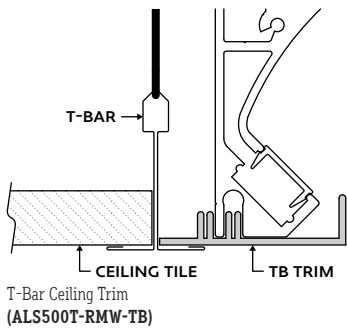

FINISHED APPEARANCE