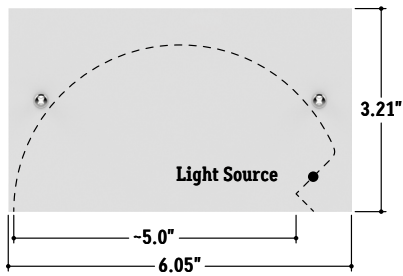

### GENERAL FEATURES

<b>APPLICATIONS</b>	Indirect Lighting
<b>LENS</b>	Clear
<b>LENGTH</b>	Built to Order (+/- .25" Tolerance)
<b>CONSTRUCTION</b>	Aluminum Extrusion
<b>FINISH</b>	White
<b>WEIGHT</b>	4.50 lbs per foot
<b>MOUNTING</b>	Mounting Brackets or Aircraft Cable (Sold Separately)
<b>LISTING</b>	Dry or Damp Location UL1598, CSA C22.2#250.0 UL8750, CSA250 UL2108, 67.1.9, 60.4, CSA C22.2 #9
<b>DRIVER</b>	Driver on Board or Remote Driver
<b>CLOSET RATING</b>	Up to 3.6 Watts per Foot Maximum
<b>TEMPERATURE RATINGS</b>	Operating / Startup: -20° to 48°C (-4° to 120°F) Storage: -40° to 76°C (-40° to 170°F)
<b>FG INSTALLATION</b>	<a href="#">Link to Installation Instructions</a>
<b>TB INSTALLATION</b>	<a href="#">Link to Installation Instructions</a>
<b>HC INSTALLATION</b>	<a href="#">Link to Installation Instructions</a>
<b>MI INSTALLATION</b>	<a href="#">Link to Installation Instructions</a>

### END VIEWS / DIMENSIONS

**Note:** End view dimensions do not include ceiling trims or mounting options. Refer to trim-specific installation instructions for additional details.