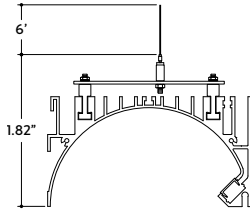

MOUNTING ACCESSORIES (Sold Separately)

Aircraft Cable Assembly
(ALS500T-RMW-AC-6')

PART #	QTY.
ALS500T-RMW-AC-6'	

Note: Use 3 Aircraft Cable Assemblies per 8', rounded up. Consult factory for custom cable lengths.