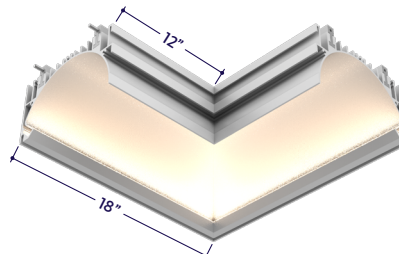

Illuminated 90° External Corner
(ALS500T-RMW-RGBW-90D-EX)

PART #	QTY.
ALS500T-RMW-RGBW-90D-EX	

Note: Luminaire specification options of illuminated corners will be matched to the runs.