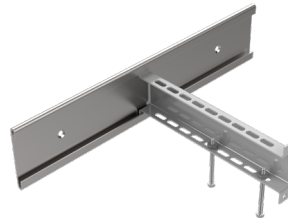

Hanging Bracket Assembly
(ALS500T-RMW-HB)

PART #	QTY.
ALS500T-RMW-HB	

Note: Use 3 Hanging Bracket Assemblies per 8', rounded up. Refer to Installation Instructions for additional information.