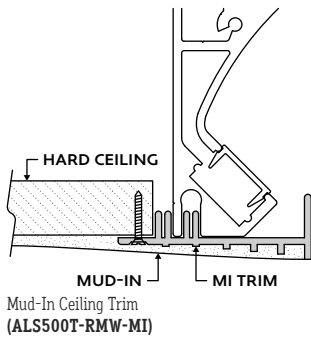

## TRIM STYLE

## DESCRIPTION

- Compatible with T-Bar ceiling grid systems
- Best used with tegular-edged tiles
- Trim rests on T-Bar grid

## FINISHED APPEARANCE

- Compatible with T-Bar ceiling grid systems
- Best used with square-edged tiles
- Trim rests on T-Bar grid

- Compatible suspended hard ceiling systems
- Best used with drywall ceiling
- Trim is flush with ceiling surface