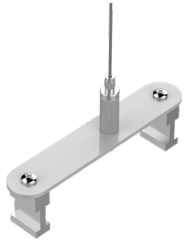

MOUNTING ACCESSORIES (Sold Separately)

Aircraft Cable Assembly
(ALS500T-RMW-AC-6')

PART #	QTY.
ALS500T-RMW-AC-6'	

Note: Use 3 Aircraft Cable Assemblies per 8', rounded up. Consult factory for custom cable lengths.