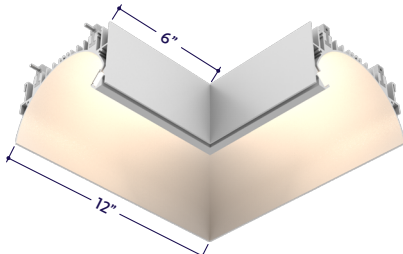

MOUNTING ACCESSORIES (Sold Separately)

Illuminated 90° Internal Corner
(ALS500T-RMW-RGBW-90D-IN)

PART #	QTY.
ALS500T-RMW-RGBW-90D-IN	

Note: Luminaire specification options of illuminated corners will be matched to the runs.