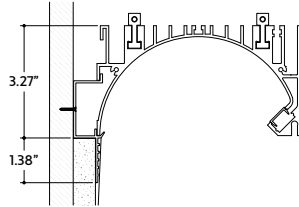

## MOUNTING ACCESSORIES (Sold Separately)

Aircraft Cable Assembly  
(ALS500T-RMW-AC-6')

PART #	QTY.
ALS500T-RMW-AC-6'	

**Note:** Use 3 Aircraft Cable Assemblies per 8', rounded up. Consult factory for custom cable lengths.

Hanging Bracket Assembly  
(ALS500T-RMW-HB)

PART #	QTY.
ALS500T-RMW-HB	

**Note:** Use 3 Hanging Bracket Assemblies per 8', rounded up. Refer to Installation Instructions for additional information.

8' Wall Trim Assembly  
(ALS500T-RMW-WT-8')