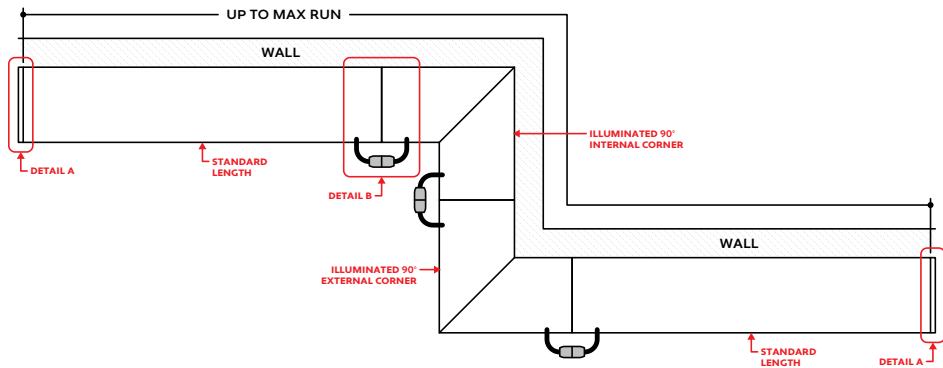

Run with Mitered Corners