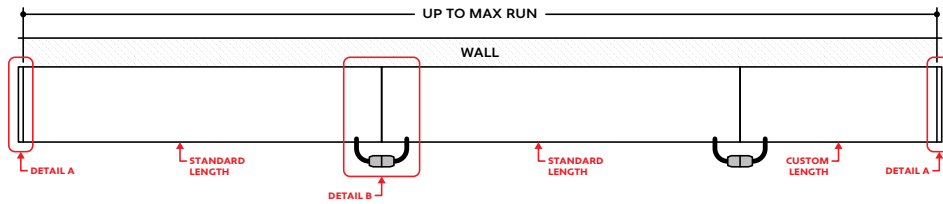

DESIGN GUIDELINES

Individual Run