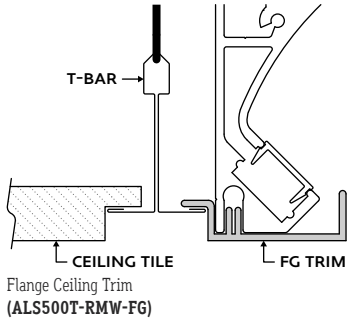

TRIM STYLE

DESCRIPTION

- Compatible with T-Bar ceiling grid systems
- Best used with tegular-edged tiles
- Trim rests on T-Bar grid

FINISHED APPEARANCE

- Compatible with T-Bar ceiling grid systems
- Best used with square-edged tiles
- Trim rests on T-Bar grid

- Compatible suspended hard ceiling systems
- Best used with drywall ceiling
- Trim is flush with ceiling surface

- Compatible suspended hard ceiling systems
- Best used with drywall ceiling
- Mud-in finish for seamless appearance